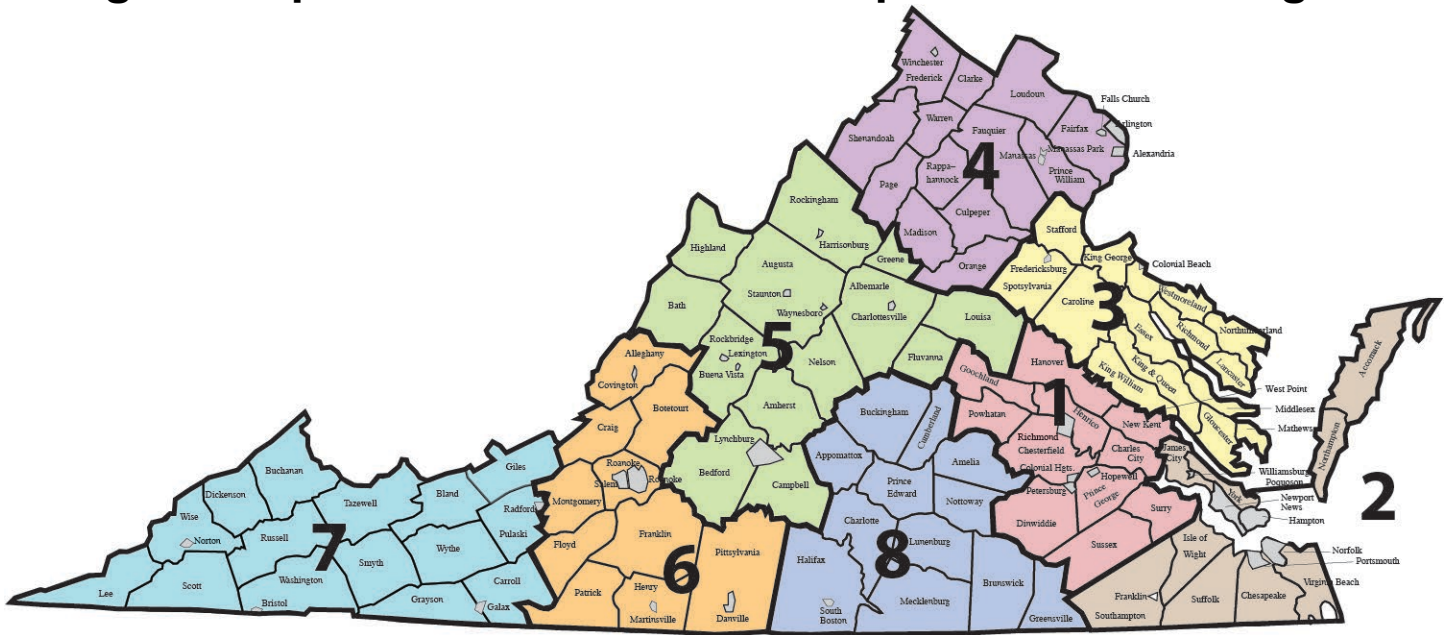

Virginia Department of Education Superintendent's Regions

Region 1 – Central Virginia

Charles City County
 Chesterfield County
 Colonial Heights
 Dinwiddie County
 Goochland County
 Hanover County
 Henrico County
 Hopewell
 New Kent County
 Petersburg
 Powhatan County
 Prince George County
 Richmond
 Surry County
 Sussex County

Region 2 – Tidewater

Accomack County
 Chesapeake
 Franklin
 Hampton
 Isle of Wight County
 Newport News
 Norfolk
 Northampton County
 Poquoson
 Portsmouth
 Southampton County
 Suffolk
 Virginia Beach
 Williamsburg James City County
 York County

Region 3 – Northern Neck

Caroline County
 Colonial Beach
 Essex County
 Fredericksburg
 Gloucester County
 King George County
 King William County
 King and Queen County
 Lancaster County
 Mathews County
 Middlesex County
 Northumberland County
 Richmond County
 Spotsylvania County
 Stafford County
 Westmoreland County
 West Point

Region 5 – Valley

Albemarle County
 Amherst County
 Augusta County
 Bath County
 Bedford County
 Buena Vista
 Campbell County
 Charlottesville
 Fluvanna County
 Greene County
 Harrisonburg
 Highland County
 Lexington
 Louisa County
 Lynchburg
 Nelson County
 Rockbridge County
 Rockingham County
 Staunton
 Waynesboro