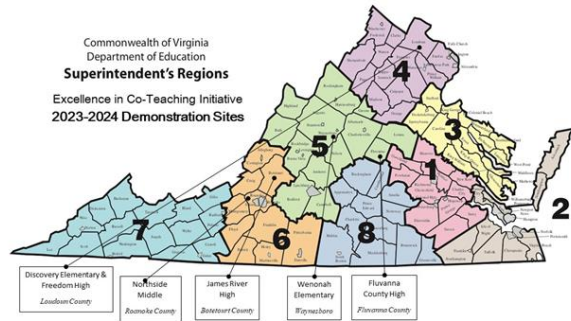

## 2023-24 Excellence in Co-Teaching Demonstration Sites Contact Information

Region	Division & School	General Educator Special Educator	Principal	TTAC Facilitator
4	Loudoun County <b>Discovery Elementary</b> <b>Grade 3</b>	<b>Michelle Warner</b> michelle.warner@lcps.org <b>Eric Nolle</b> Eric.Nolle@lcps.org	<b>Christopher Painter</b> Christopher.Painter@lcps.org	<b>GMU</b> <b>Melissa Gunter</b> mgunter2@gmu.edu
4	Loudoun County <b>Freedom High</b> <b>Algebra 2</b>	<b>Sara Turner</b> sara.turner@lcps.org <b>Michael Albert</b> michael.albert@lcps.org	<b>Neelum Chaudhry</b> neelum.chaudhry@lcps.org	<b>GMU</b> <b>Melissa Gunter</b> mgunter2@gmu.edu
5	Fluvanna County <b>Fluvanna County High</b> <b>Algebra 1</b>	<b>Kelsey Corcoran</b> kcorcoran@apps.fluco.org <b>Jennifer Goodwin</b> jgoodwin@apps.fluco.org	<b>Margo Bruce</b> mbruce@apps.fluco.org	<b>JMU</b> <b>Jillian Shifflett</b> shifflijm@jmu.edu
5	Waynesboro <b>Wenonah Elementary</b> <b>Grade 3</b> <b>Math &amp; Reading</b>	<b>Nicole Mickens</b> nmickens@waynesboro.k12.va.us <b>Taylor Rose</b> trose@waynesboro.k12.va.us	<b>Abby Aery</b> aarey@waynesboro.k12.va.us	<b>JMU</b> <b>Jillian Shifflett</b> shifflijm@jmu.edu

<b>Region</b>	<b>Division &amp; School</b>	<b>General Educator Special Educator</b>	<b>Principal</b>	<b>TTAC Facilitator</b>
<b>6</b>	<i>Botetourt County</i> <b>James River High World History 1</b>	<b>Donna Cox</b> dcox@bcps.k12.va.us <b>Katrina Williams</b> kwilliams@bcps.k12.va.us	<b>Dr. Lisa Taylor</b> ltaylor@bcps.k12.va.us	<b>VA Tech</b> <b>Sue Schulz</b> susschulz@vt.edu <b>Kitty Wade</b> kittywms@vt.edu
<b>6</b>	<i>Roanoke County</i> <b>Northside Middle Math 8</b>	<b>Amber Benson</b> abenson@rcps.us <b>Ruby Voss</b> rvoss@rcps.us	<b>Dr. Paul Lineburg</b> plineburg@rcs.k12.va.us	<b>RU</b> <b>Suzanne Graham</b> s-graham@radford.edu <b>Keli Bradbury</b> ktbradbury@ruttac.org