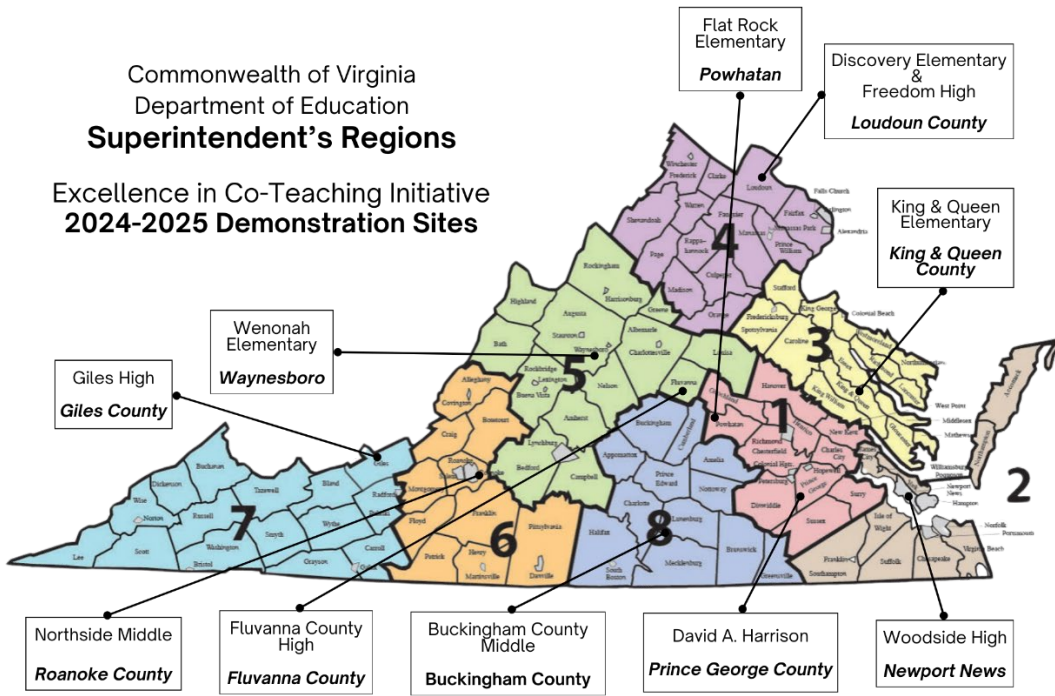

Commonwealth of Virginia
 Department of Education
Superintendent's Regions

Excellence in Co-Teaching Initiative
2024-2025 Demonstration Sites

Region	Division & School (Returning Teams/ Mentors in Blue)	General Educator Special Educator	Principal	TTAC Facilitator
1	Prince George County David A. Harrison Grade 2	Jessica Alderman jalderman@pgs.k12.va.us Candace Adair cadair@pgs.k12.va.us	Christopher Scruggs cscruggs@pgs.k12.va.us	VCU Mary Addeo mjaddeo@vcu.edu
	Powhatan County Flat Rock Elementary Grade 1	Lauren Ayers lauren.ayers@powhatan.k12.va.us Ebony Fleming ebony.fleming@powhatan.k12.va.us	Isabella Worrell isabella.worrell@powhatan.k12.va.us	
2	Newport News Woodside High English 11	Alexander Riccio alexander.riccio@nn.k12.va.us Courtney Privette courtney.privette@nn.k12.va.us	Mary Hardesty mary.hardesty@nn.k12.va.us	WM Shelley Littleton sblittleton@wm.edu
3	King and Queen County King and Queen Elem. Grade 5 Math	Rachelle Pohlman rpohlman@kqps.net Kelly Harvey kharvey@kqps.net	Mack Harvey mharvey@kqps.net	Jason Betzner jpbetzner@wm.edu